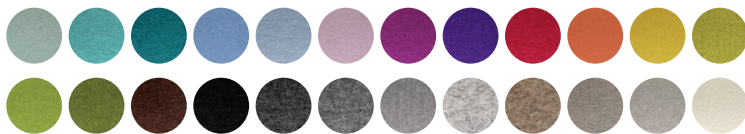

SWISS HANDCRAFTED
DESIGN PRODUCT

SCHLÜSSELANHÄNGER FILZ

Design Karin Sieber-Graf
key chain „swiss“, made of pure wool felt

ab CHF 32.00